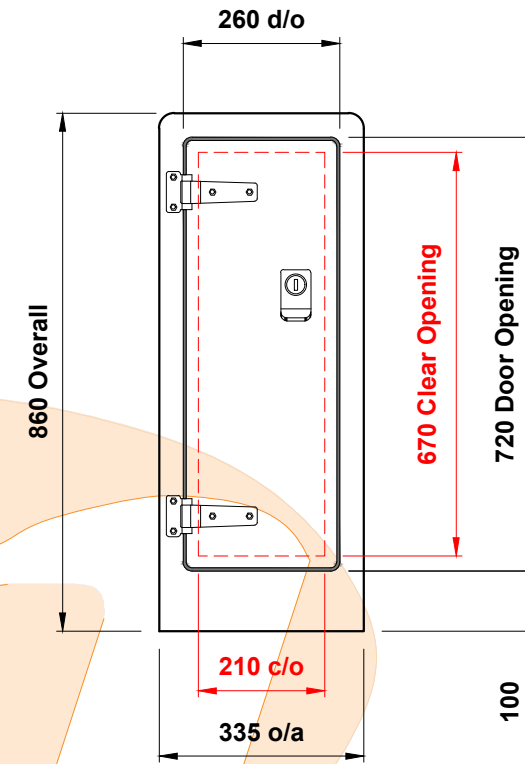

Plan View Elevation - Roadside Range Feeder Pillar

Elevation (C) (l/h side)

Elevation (D) (r/h side)

Elevation (A) (front)

Elevation (C) (l/h side)
Door Open

Elevation (B) (rear)

Elevation (D) (r/h side)
Door Open

Morgan Marine Limited

Tel : 01269 850437
Cilyrychen Industrial Estate, Llandybie,
Ammanford, SA18 3GY

INTERNAL WIDTH : 330mm

INTERNAL DEPTH : 135mm

INTERNAL HEIGHT : 846mm

APPROX. WEIGHT : 15kg

Date : 14/05/2021