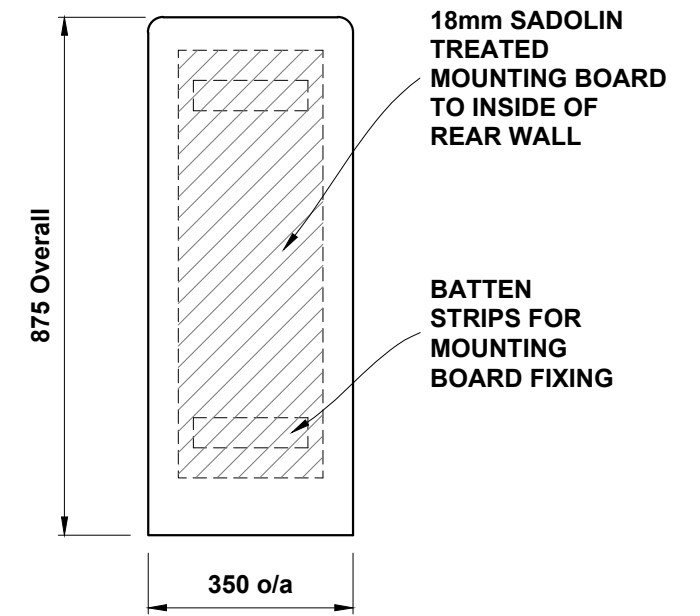

Plan View Elevation - Roadside Range Feeder Pillar

Elevation (C) (l/h side)

Elevation (D) (r/h side)

Elevation (A) (front)

Elevation (C) (l/h side)
Door Open

Elevation (B) (rear)

Elevation (D) (r/h side)
Door Open

Morgan Marine Limited

Tel : 01269 850437
Cilyrychen Industrial Estate, Llandybie,
Ammanford, SA18 3GY

INTERNAL WIDTH : 330mm

INTERNAL DEPTH : 135mm

INTERNAL HEIGHT : 846mm

APPROX. WEIGHT : 15kg

Date : 14/05/2021