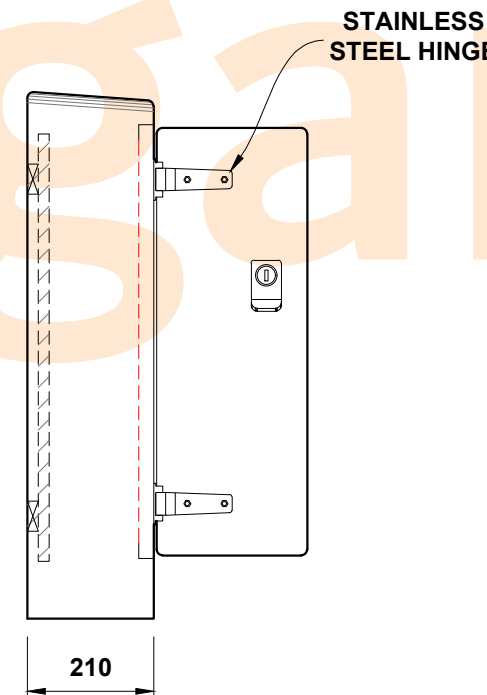

Plan View Elevation - Roadside Range Feeder Pillar

Elevation (C) (l/h side)

Elevation (D) (r/h side)

Elevation (A) (front)

Elevation (C) (l/h side)
Door Open

Elevation (B) (rear)

Elevation (D) (r/h side)
Door Open

Morgan Marine Limited

Tel : 01269 850437
Cilyrychen Industrial Estate, Llandybie,
Ammanford, SA18 3GY

INTERNAL WIDTH : 330mm

INTERNAL DEPTH : 135mm

INTERNAL HEIGHT : 846mm

APPROX. WEIGHT : 15kg

Date : 14/05/2021