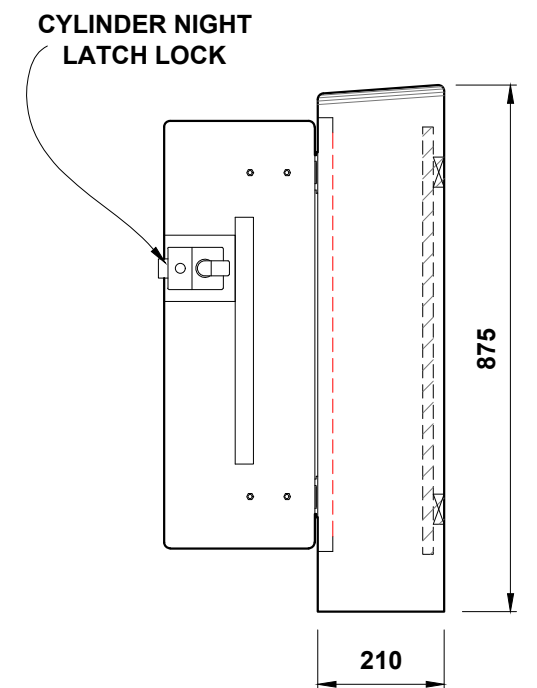

Plan View Elevation - Roadside Range Feeder Pillar

Elevation (C) (l/h side)

Elevation (D) (r/h side)

Elevation (A) (front)

Elevation (C) (l/h side)
Door Open

Elevation (B) (rear)

Elevation (D) (r/h side)
Door Open

Morgan Marine Limited

Tel : 01269 850437
Cilyrychen Industrial Estate, Llandybie,
Ammanford, SA18 3GY

INTERNAL WIDTH : 330mm

INTERNAL DEPTH : 135mm

INTERNAL HEIGHT : 846mm

APPROX. WEIGHT : 15kg

Date : 14/05/2021