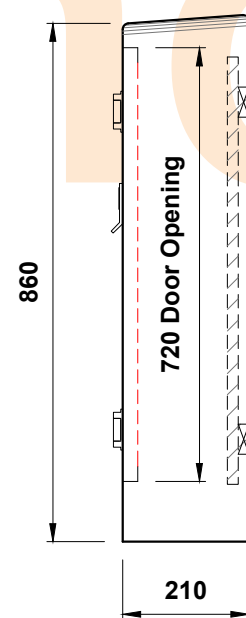

Plan View Elevation - Roadside Range Feeder Pillar

Elevation (C) (l/h side)

Elevation (D) (r/h side)

Elevation (A) (front)

Elevation (C) (l/h side)
Door Open

Elevation (B) (rear)

Elevation (D) (r/h side)
Door Open

Morgan Marine Limited

Tel : 01269 850437
Cilyrychen Industrial Estate, Llandybie,
Ammanford, SA18 3GY

INTERNAL WIDTH : 330mm

INTERNAL DEPTH : 135mm

INTERNAL HEIGHT : 846mm

APPROX. WEIGHT : 15kg

Date : 14/05/2021

Drawn By : D O'Malley

GRP HOUSING : ROADSIDE RANGE FEEDER CABINET

Drawing Scale : Not To Scale

Drawing No : FEEDER CABINET

Rev :