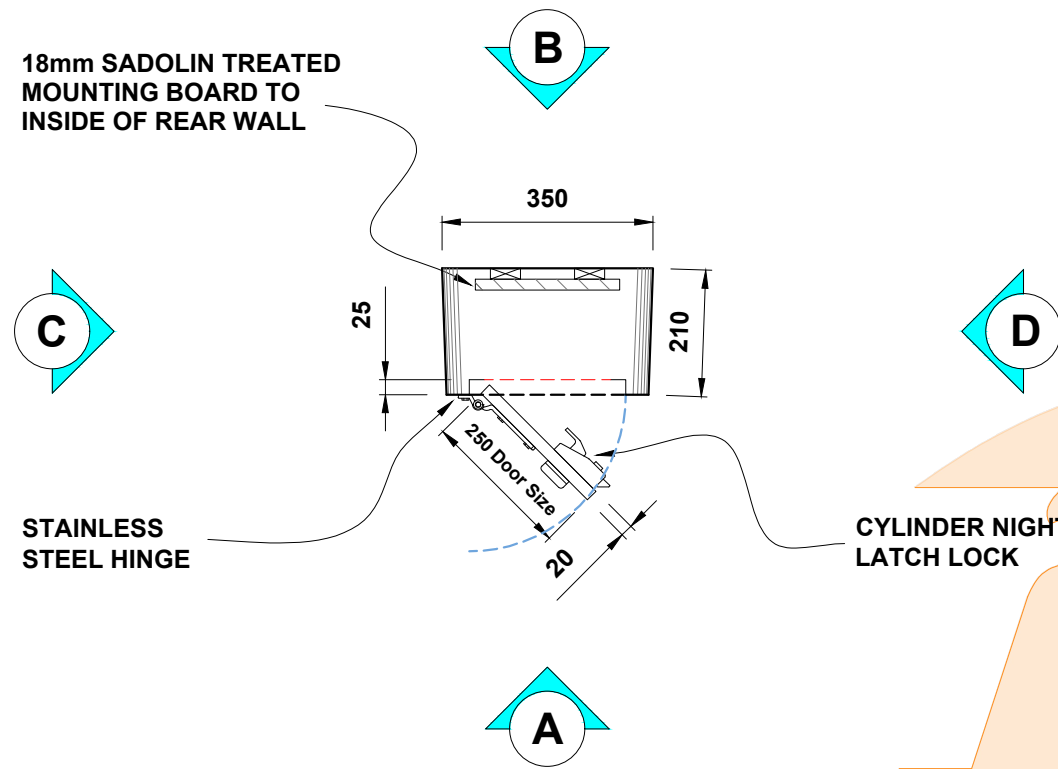

Plan View Elevation - Roadside Range Feeder Pillar

Elevation (C) (l/h side)

Elevation (D) (r/h side)

Elevation (A) (front)

Elevation (C) (l/h side)
Door Open

Elevation (B) (rear)

Elevation (D) (r/h side)
Door Open

Morgan Marine Limited

Tel : 01269 850437
Cilyrychen Industrial Estate, Llandybie,
Ammanford, SA18 3GY

INTERNAL WIDTH : 330mm

INTERNAL DEPTH : 135mm

INTERNAL HEIGHT : 846mm

APPROX. WEIGHT : 15kg

Date : 14/05/2021

Drawn By : D O'Malley

GRP HOUSING : ROADSIDE RANGE FEEDER CABINET

Drawing Scale : Not To Scale

Drawing No : FEEDER CABINET

Rev :