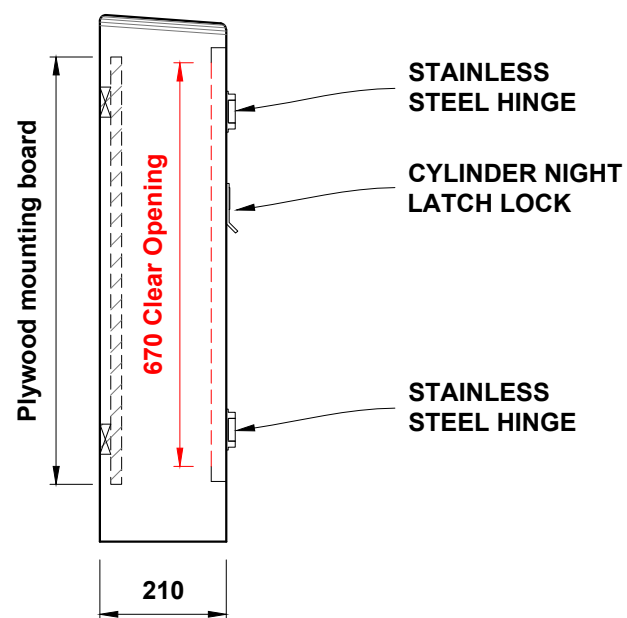

Plan View Elevation - Roadside Range Feeder Pillar

Elevation (C) (l/h side)

Elevation (D) (r/h side)

Elevation (A) (front)

Elevation (C) (l/h side)
Door Open

Elevation (B) (rear)

Elevation (D) (r/h side)
Door Open

Morgan Marine Limited

Tel : 01269 850437
Cilyrychen Industrial Estate, Llandybie,
Ammanford, SA18 3GY

INTERNAL WIDTH : 330mm

INTERNAL DEPTH : 135mm

INTERNAL HEIGHT : 846mm

APPROX. WEIGHT : 15kg

Date : 14/05/2021