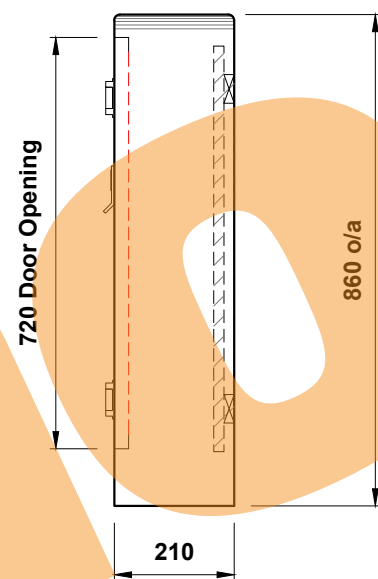

Plan View Elevation - Roadside Range Feeder Pillar

Elevation (A) (front)

Elevation (B) (rear)

Elevation (C) (l/h side)

Elevation (D) (r/h side)

Elevation (C) (l/h side) Door Open

Elevation (D) (r/h side) Door Open

Morgan Marine Limited
 Tel : 01269 850437
 Fax : 01269 850656
 Llandybie, Ammanford, Carmarthenshire
 SA18 3GY, South Wales.

INTERNAL WIDTH : 330mm	APPROX. WEIGHT : 15kg	GRP HOUSING : ROADSIDE RANGE FEEDER CABINET	
INTERNAL DEPTH : 135mm	Date : 06/03/2017	Drawing Scale : Not To Scale	
INTERNAL HEIGHT : 846mm	Drawn By : D O'Malley	Drawing No : FEEDER CABINET	Rev :