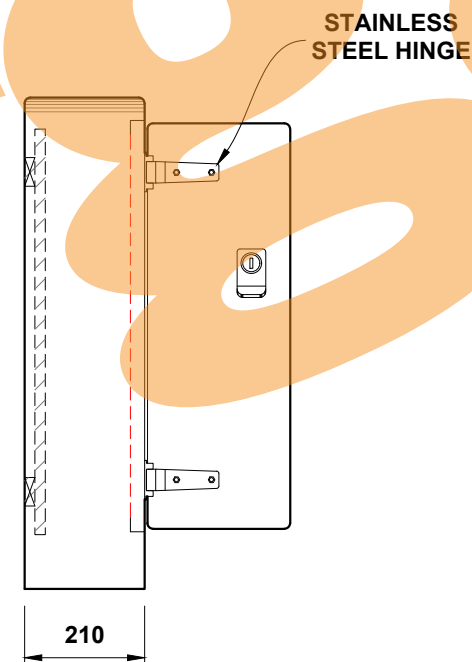

Plan View Elevation - Roadside Range Feeder Pillar

Elevation (A) (front)

Elevation (B) (rear)

Elevation (C) (l/h side)

Elevation (D) (r/h side)

Elevation (C) (l/h side) Door Open

Elevation (D) (r/h side) Door Open

Morgan Marine Limited
 Tel : 01269 850437
 Fax : 01269 850656
 Llandybie, Ammanford, Carmarthenshire
 SA18 3GY, South Wales.

INTERNAL WIDTH : 330mm	APPROX. WEIGHT : 15kg	GRP HOUSING : ROADSIDE RANGE FEEDER CABINET	
INTERNAL DEPTH : 135mm	Date : 06/03/2017	Drawing Scale : Not To Scale	
INTERNAL HEIGHT : 846mm	Drawn By : D O'Malley	Drawing No : FEEDER CABINET	Rev :