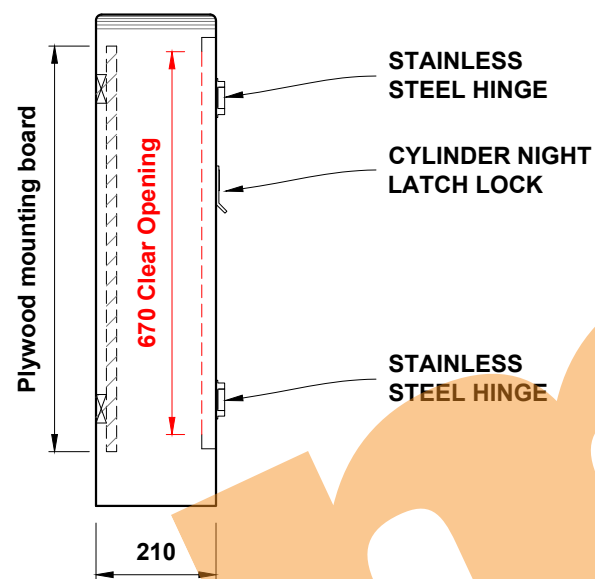

Plan View Elevation - Roadside Range Feeder Pillar

Elevation (A) (front)

Elevation (B) (rear)

Elevation (C) (l/h side)

Elevation (D) (r/h side)

Elevation (C) (l/h side) Door Open

Elevation (D) (r/h side) Door Open

Morgan Marine Limited
 Tel : 01269 850437
 Fax : 01269 850656
 Llandybie, Ammanford, Carmarthenshire
 SA18 3GY, South Wales.

INTERNAL WIDTH : 330mm	APPROX. WEIGHT : 15kg	GRP HOUSING : ROADSIDE RANGE FEEDER CABINET	
INTERNAL DEPTH : 135mm	Date : 06/03/2017	Drawing Scale : Not To Scale	
INTERNAL HEIGHT : 846mm	Drawn By : D O'Malley	Drawing No : FEEDER CABINET	Rev :