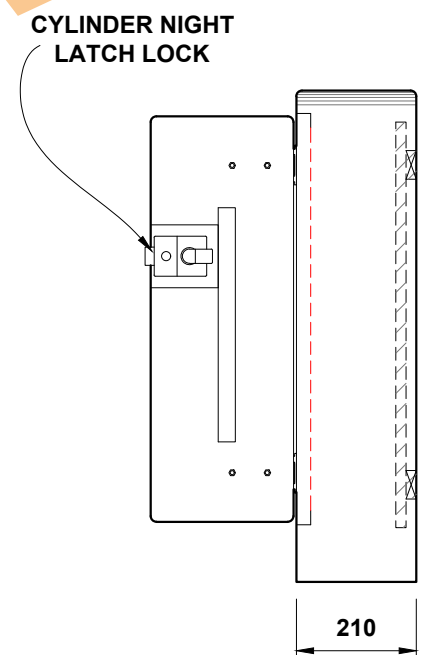

Plan View Elevation - Roadside Range Feeder Pillar

Elevation (A) (front)

Elevation (B) (rear)

Elevation (C) (l/h side)

Elevation (D) (r/h side)

Elevation (C) (l/h side) Door Open

Elevation (D) (r/h side) Door Open

Morgan Marine Limited
 Tel : 01269 850437
 Fax : 01269 850656
 Llandybie, Ammanford, Carmarthenshire
 SA18 3GY, South Wales.

INTERNAL WIDTH : 330mm	APPROX. WEIGHT : 15kg	GRP HOUSING : ROADSIDE RANGE FEEDER CABINET	
INTERNAL DEPTH : 135mm	Date : 06/03/2017	Drawing Scale : Not To Scale	
INTERNAL HEIGHT : 846mm	Drawn By : D O'Malley	Drawing No : FEEDER CABINET	Rev :