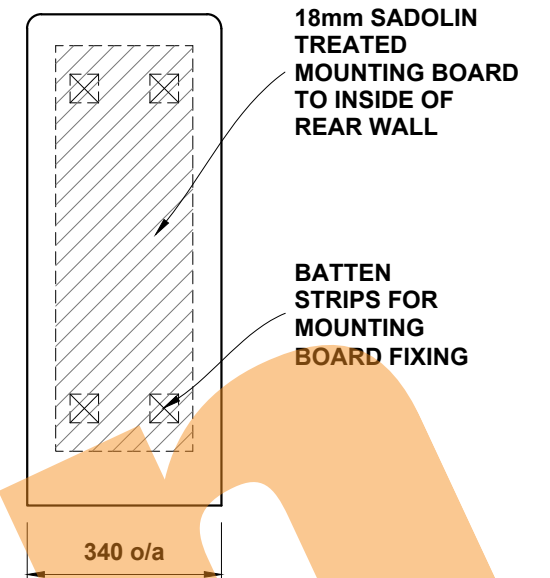

Plan View Elevation - Roadside Range Feeder Pillar

Elevation (A) (front)

Elevation (B) (rear)

Elevation (C) (l/h side)

Elevation (D) (r/h side)

Elevation (C) (l/h side) Door Open

Elevation (D) (r/h side) Door Open

Morgan Marine Limited
 Tel : 01269 850437
 Fax : 01269 850656
 Llandybie, Ammanford, Carmarthenshire
 SA18 3GY, South Wales.

INTERNAL WIDTH : 330mm	APPROX. WEIGHT : 15kg	GRP HOUSING : ROADSIDE RANGE FEEDER CABINET	
INTERNAL DEPTH : 135mm	Date : 06/03/2017	Drawing Scale : Not To Scale	
INTERNAL HEIGHT : 846mm	Drawn By : D O'Malley	Drawing No : FEEDER CABINET	Rev :