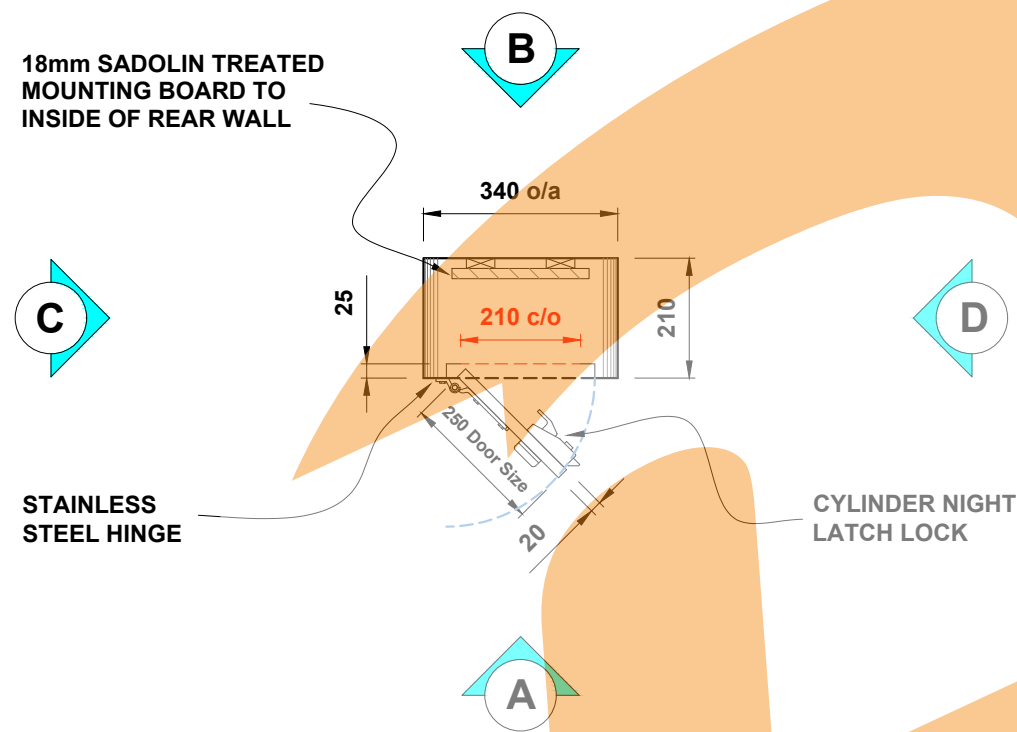

Plan View Elevation - Roadside Range Feeder Pillar

Elevation (A) (front)

Elevation (B) (rear)

Elevation (C) (l/h side)

Elevation (D) (r/h side)

Elevation (C) (l/h side) Door Open

Elevation (D) (r/h side) Door Open

Morgan Marine Limited
 Tel : 01269 850437
 Fax : 01269 850656
 Llandybie, Ammanford, Carmarthenshire
 SA18 3GY, South Wales.

INTERNAL WIDTH : 330mm	APPROX. WEIGHT : 15kg	GRP HOUSING : ROADSIDE RANGE FEEDER CABINET	
INTERNAL DEPTH : 135mm	Date : 06/03/2017	Drawing Scale : Not To Scale	
INTERNAL HEIGHT : 846mm	Drawn By : D O'Malley	Drawing No : FEEDER CABINET	Rev :