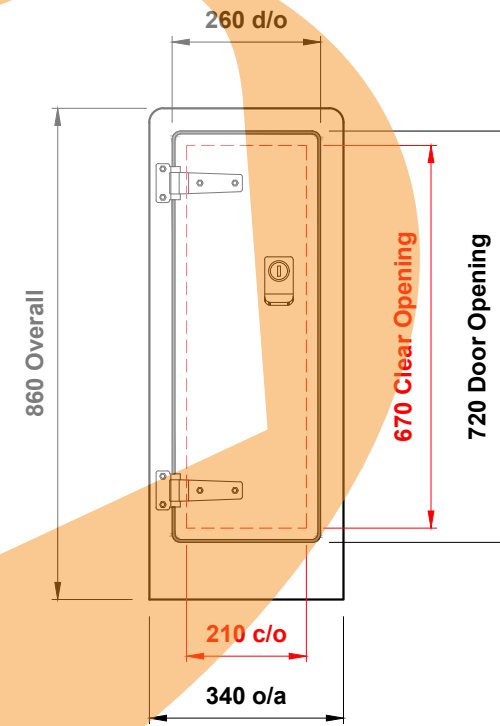

Plan View Elevation - Roadside Range Feeder Pillar

Elevation (A) (front)

Elevation (B) (rear)

Elevation (C) (l/h side)

Elevation (D) (r/h side)

Elevation (C) (l/h side) Door Open

Elevation (D) (r/h side) Door Open

Morgan Marine Limited
 Tel : 01269 850437
 Fax : 01269 850656
 Llandybie, Ammanford, Carmarthenshire
 SA18 3GY, South Wales.

INTERNAL WIDTH : 330mm	APPROX. WEIGHT : 15kg	GRP HOUSING : ROADSIDE RANGE FEEDER CABINET	
INTERNAL DEPTH : 135mm	Date : 06/03/2017	Drawing Scale : Not To Scale	
INTERNAL HEIGHT : 846mm	Drawn By : D O'Malley	Drawing No : FEEDER CABINET	Rev :